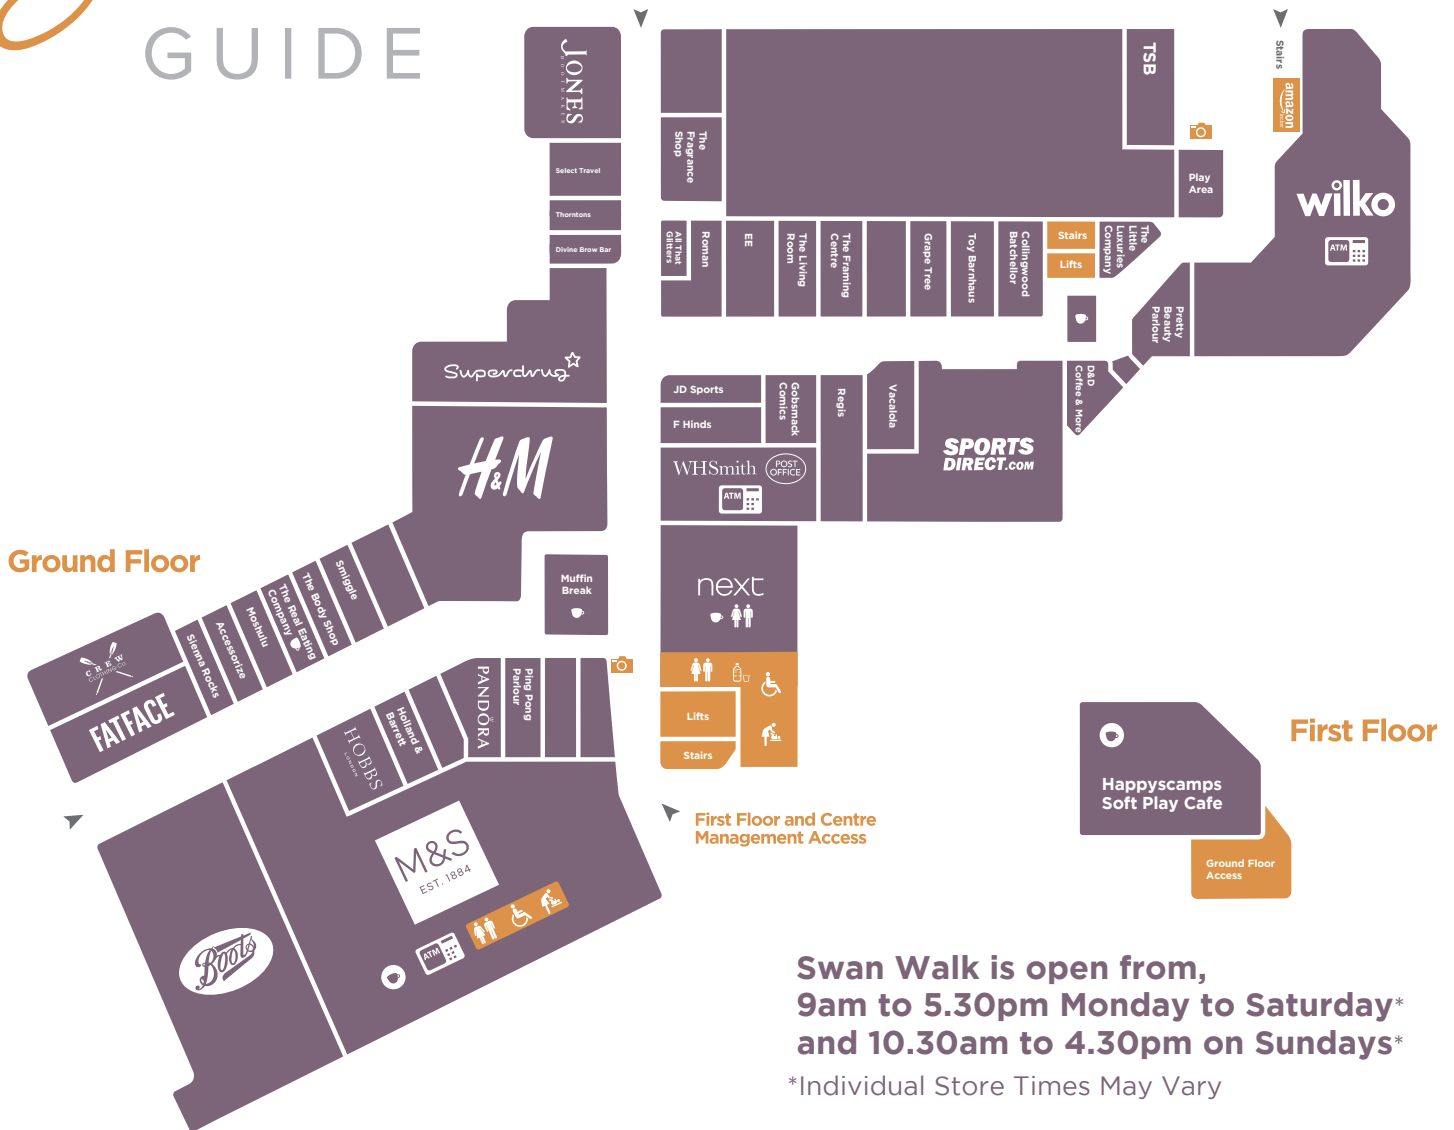

Store GUIDE

SWAN WALK

SWANWALKSHOPPING.CO.UK

Swan Walk is open from,
9am to 5.30pm Monday to Saturday*
and 10.30am to 4.30pm on Sundays*
 *Individual Store Times May Vary

Fashion

- Accessorize
- All That Glitters
- Crew Clothing
- F Hinds
- FatFace
- H&M
- Hobbs
- JD Sports
- Jones Bootmaker
- Marks & Spencer
- Moshulu
- Pandora
- Roman
- Sienna Rocks
- Sports Direct
- Vacalola

Lifestyle

- Collingwood Batchellor
- EE
- Gobsmack Comics
- Marks & Spencer
- Select Travel
- Smiggle
- The Framing Centre
- The Little Luxuries Co.
- Toy Barnhaus
- WHSmith
- Wilko

Food & Drink

- Costa at Next
- D&D Coffee and More
- Marks & Spencer
- Muffin Break
- The Real Eating Co.
- Thorntons

Health & Beauty

- Boots
- Divine Brow Bar
- Grape Tree
- Holland & Barrett
- Pretty Beauty Parlour
- Regis
- Superdrug
- The Body Shop
- The Fragrance Shop

Facilities

- Changing Places Toilets   
- Cash Machine: M&S,  Post Office and Wilko
- Photo Booth 
- Water Station 
- Amazon Lockers 
- Ping Pong Parlor
- Happyscamps Soft Play Cafe
- The Living Room
- Currency Exchange**
- M&S
- Post Office
- TSB