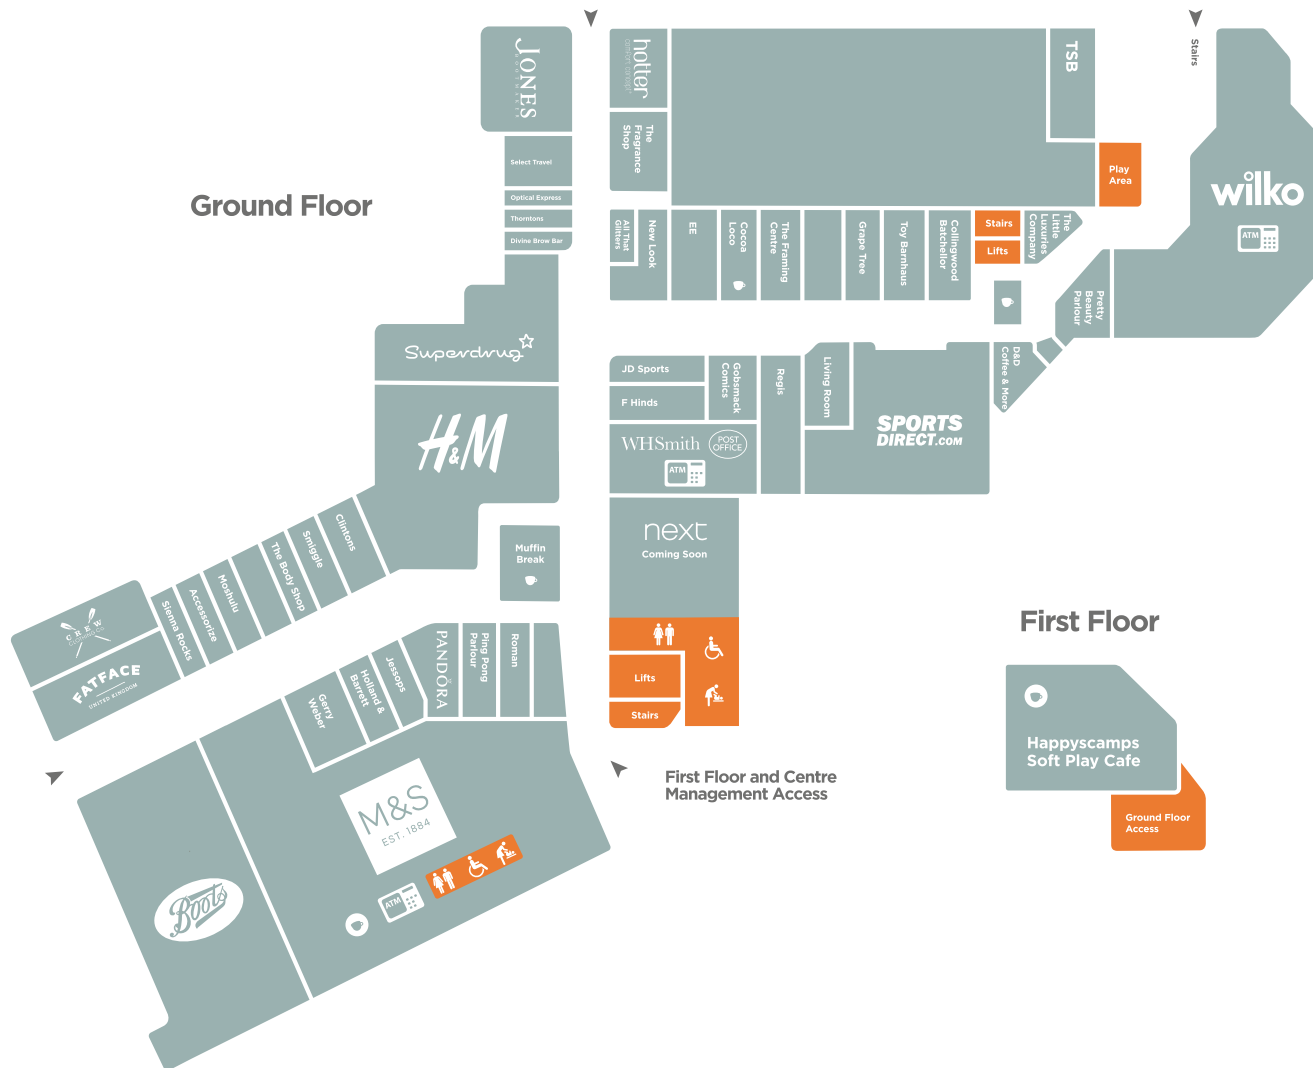

StoreGuide

swanwalkshopping.co.uk

SwanWalkHorsham

SwanWalkShop

Technology

EE
Jessops

Fashion

Accessorize
All That Glitters
Crew Clothing
F Hinds
Fat Face
Gerry Weber
H&M
Hotter Shoes
JD Sports
Jones Bootmaker
Marks & Spencer
Moshulu
New Look
Pandora
Roman
Sienna Rocks
Sports Direct

Lifestyle

Clintons
Collingwood Batchelor
Gobsmack Comics
Marks & Spencer
Select Travel
Smiggle
The Framing Centre
The Little Luxuries Company
Toy Barnhaus
WHSmith
Wilko

Food & Drink

Cocoa Loco
D&D Coffee and More
Marks & Spencer
Muffin Break
Thorntons

Health & Beauty

Boots
Divine Brow Bar
Grape Tree
Holland & Barrett
Optical Express
Pretty Beauty Parlour
Regis
Superdrug
The Body Shop
The Fragrance Shop

Facilities

Cash Machine: M&S,
Post Office and Wilko

Ping Pong Parlour

Happyscamps
Soft Play Cafe

Currency Exchange:
M&S and Post Office

Post Office

The Living Room

TSB

**Swan Walk is open from,
9am to 5.30pm Monday to Saturday*
10.30am to 4.30pm on Sundays***