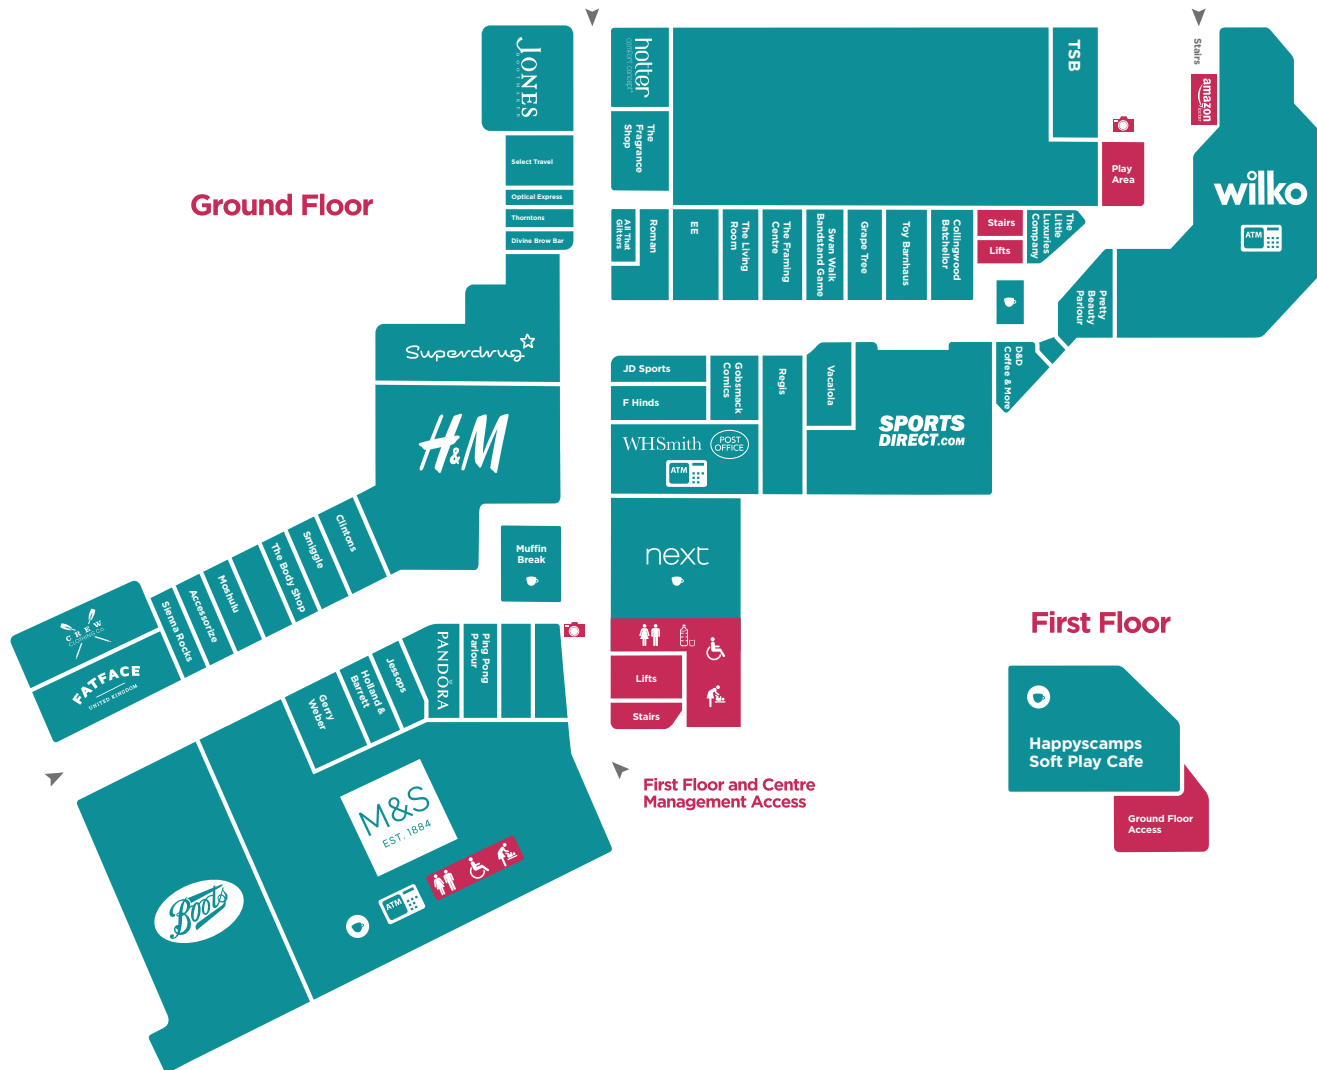

StoreGuide

swanwalkshopping.co.uk

SwanWalkHorsham

SwanWalkShop

Technology

EE
Jessops

Fashion

Accessorize
All That Glitters
Crew Clothing
F Hinds
Fat Face
Gerry Weber
H&M
Hotter Shoes
JD Sports
Jones Bootmaker
Marks & Spencer
Moshulu
Pandora
Roman
Sienna Rocks
Sports Direct
Vacalola

Lifestyle

Clintons
Collingwood Batchelor
Gobsmack Comics
Marks & Spencer
Select Travel
Smiggle
The Framing Centre
The Little Luxuries Company
Toy Barnhaus
WHSmith
Wilko

Food & Drink

D&D Coffee and More
Marks & Spencer
Muffin Break
Thorntons

Health & Beauty

Boots
Divine Brow Bar
Grape Tree
Holland & Barrett
Optical Express

Pretty Beauty Parlour
Regis
Superdrug
The Body Shop
The Framing Shop

Facilities

Cash Machine: M&S,
Post Office and Wilko
Photo Booth
Water Station
Amazon Lockers
Ping Pong Parlor
Happyscamps
Soft Play Cafe
Swan Walk
Bandstand Game

Currency Exchange:

M&S and Post Office
Post Office
The Living Room
TSB

Swan Walk is open from,
9am to 5.30pm Monday to Saturday*
10.30am to 4.30pm on Sundays*

*Individual Store Times May Vary

SWAN WALK

SWANWALKSHOPPING.CO.UK